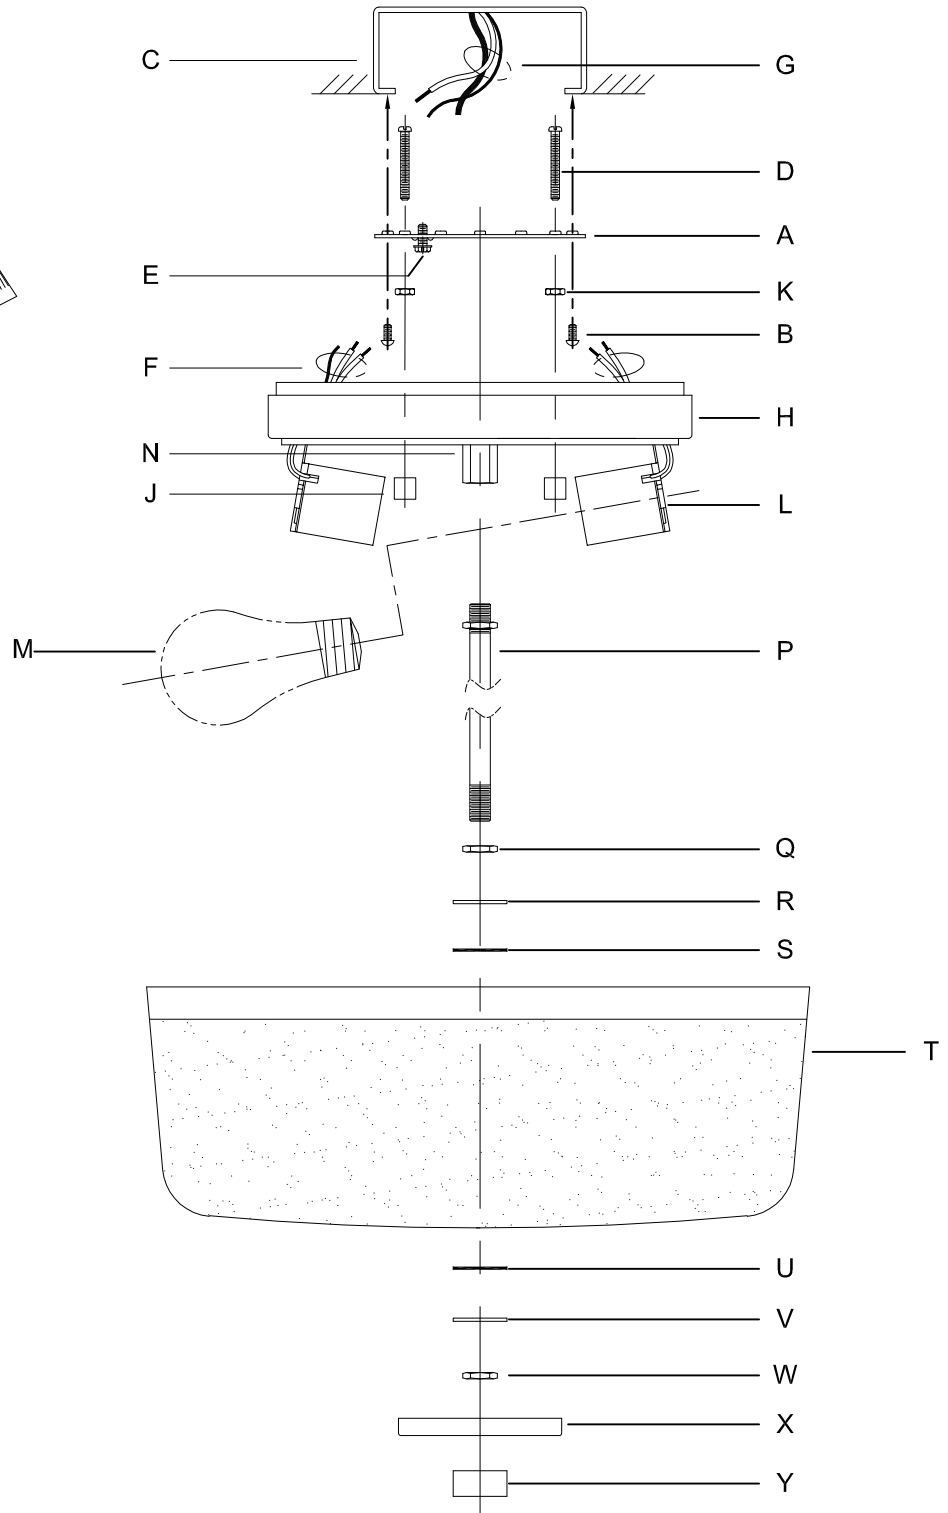

Assembly & Installation Instructions

CAUTION: Read instructions carefully and turn electricity off at main circuit breaker panel before beginning installation.

3620

WARNING - If any Special Control Devices are used with this Fixture, Follow the Instructions Carefully to assure full compliance with N.E.C. requirements. If there are any questions, contact a Qualified Electrical Contractor.

ASSEMBLY STEPS:

PASOS PARA ENSAMBLAR:

MODE D'ASSEMBLAGE:

1. D,E → A
2. K → D
3. B,A → C
4. F → G 
5. H,J → D
6. P → N
7. M → L
8. Q, → P
9. R,S,T,U,V,W → P
10. X,Y → P

**B, C, G & M
(NOT FURNISHED)
(NO INCLUIDA)
(NON FOURNIE)**