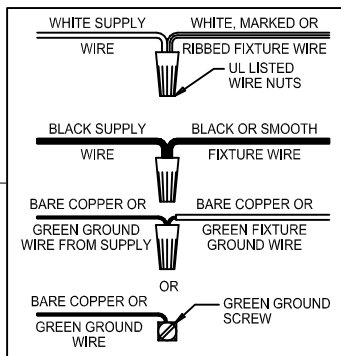

Assembly & Installation Instructions

CAUTION: Read instructions carefully and turn electricity off at main circuit breaker panel before beginning installation.

3620

*****

WARNING - If any Special Control Devices are used with this Fixture, Follow the Instructions Carefully to assure full compliance with N.E.C. requirements. If there are any questions, contact a Qualified Electrical Contractor.

CAUTION - All glass is fragile, use care when handling Glass component(s) and or Lamp(s).

WARNING - This product contains chemicals known to the State of California to cause cancer, birth defects and /or other reproductive harm. Thoroughly wash hands after installing, handling, cleaning, or otherwise touching this product.

*****

ASSEMBLY STEPS:

PASOS PARA ENSAMBLAR:

MODE D'ASSEMBLAGE:

1. D,E → A
2. K → D
3. B,A → C
4. F → G
5. H,J → D
6. P → N
7. M → L
8. Q, → P
9. R,S,T,U,V,W → P
10. X,Y → P

**B, C, G & M
(NOT FURNISHED)
(NO INCLUIDA)
(NON FOURNIE)**