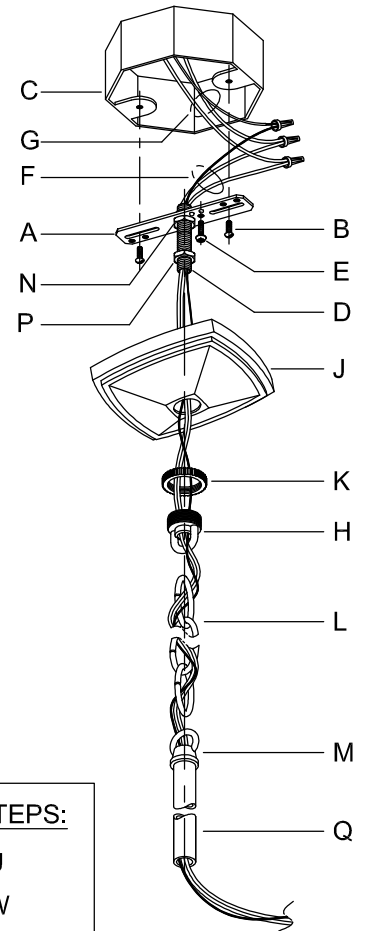

CAUTION: Read instructions carefully and turn electricity off at main circuit breaker panel before beginning installation.

550028

WARNING - If any Special Control Devices are used with this Fixture, Follow the Instructions Carefully to assure full compliance with N.E.C. requirements. If there are any questions, contact a Qualified Electrical Contractor.

CANOPY MOUNTING & WIRE CONNECTION ASSEMBLY STEPS:

1. D,E → A
2. B,A → C
3. N,P,H → D (TO LOCK) (À VERROUILLER)
4. P → H (APRETAR)
5. F → U,Q,M
6. Q → R
7. M → Q
8. L → M
9. J,K → L
10. L → H
11. F → L,K,J,H,D
12. F → G
13. J,K → H

FIXTURE ASSEMBLY STEPS:

1. T,S,V → U
2. X → W

B, C, G & X
(NOT FURNISHED)
(NON FOURNIE)
(NO INCLUIDA)

Instructions d'Assemblage et Installation

MISE EN GARDE: Lire les instructions avec soin et couper le courant au disjoncteur central avant de commencer l'installation.