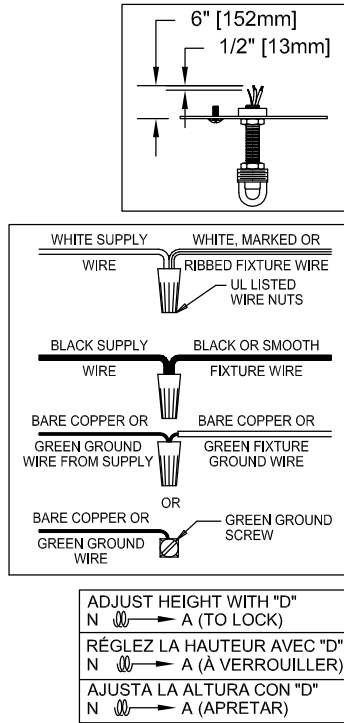

CAUTION: Read instructions carefully and turn electricity off at main circuit breaker panel before beginning installation.

550028

WARNING - If any Special Control Devices are used with this Fixture, Follow the Instructions Carefully to assure full compliance with N.E.C. requirements. If there are any questions, contact a Qualified Electrical Contractor.

CANOPY MOUNTING & WIRE CONNECTION ASSEMBLY STEPS:

1. D,E → A
2. B,A → C
3. N,P,H → D (TO LOCK) (À VERROUILLER)
4. P → H (APRETAR)
5. F → U,Q,M
6. Q → R
7. M → Q
8. L → M
9. J,K → L
10. L → H
11. F → L,K,J,H,D
12. F → G
13. J,K → H

FIXTURE ASSEMBLY STEPS:

1. T,S,V → U
2. X → W

B, C, G & X
(NOT FURNISHED)
(NON FOURNIE)
(NO INCLUIDA)

Instructions d'Assemblage et Installation

MISE EN GARDE: Lire les instructions avec soin et couper le courant au disjoncteur central avant de commencer l'installation.