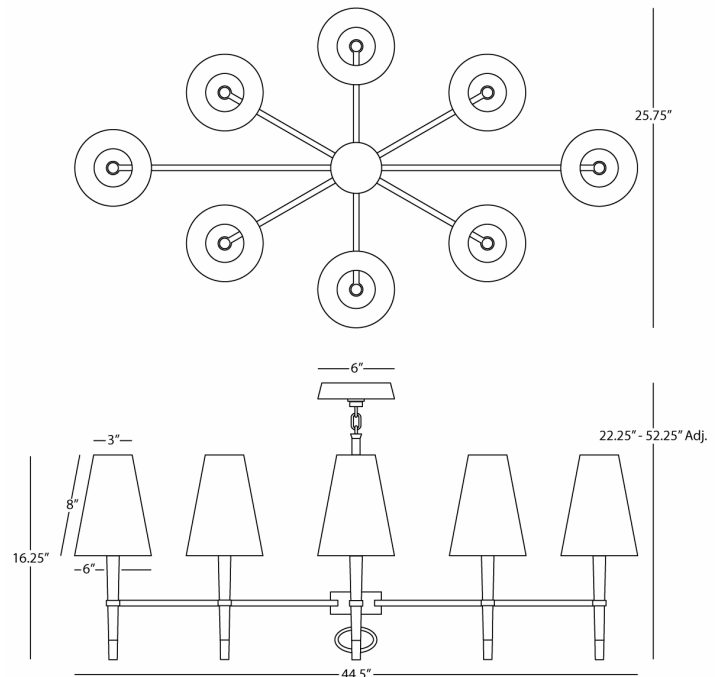

JONATHAN ADLER

VENTANA

718

Oval Chandelier

8-25W Max.

Bulb Type: B10 Candelabra

Direct Wire

Ebony Finished Wood w/ Antique Brass Finished

Accents

Natural Linen Shade w/ Rolled Edge Hem

Susp. Hardware: 3pcs - 5/8" x 12" & 1pc. - 5/8"

x 6" Extension Rods

FINISH OPTION:

PN718 - Polished Nickel Accents

**\*\* Available for Quick SHIP \*\***