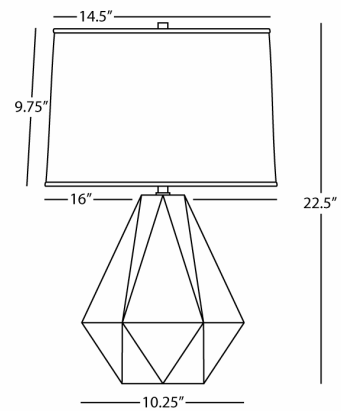

DELTA

944

Table Lamp

1-150W Max.

Bulb Type: A

Switch: 3-Way

Cinnamon Glazed Ceramic

Polished Nickel Accents

Oyster Linen Shade

See Delta/ Mason Table for Color Options

** Available for Quick SHIP **