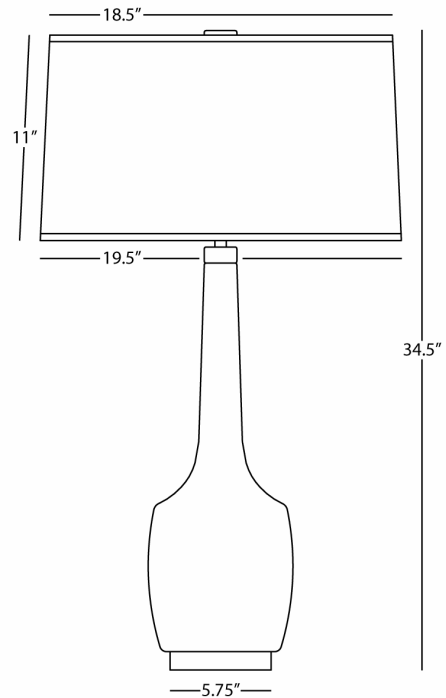

DELILAH

OX701

Table Lamp

1-150W Max.

Bulb Type: A

Switch: Hi-Lo Dimming

Antique Brass Finish

Oxblood Glazed Ceramic

Oyster Linen Shade w/ Self-Fabric

Top and Bottom Diffuser

See Audrey/ Delilah Table for Color Options

** Available for Quick SHIP **