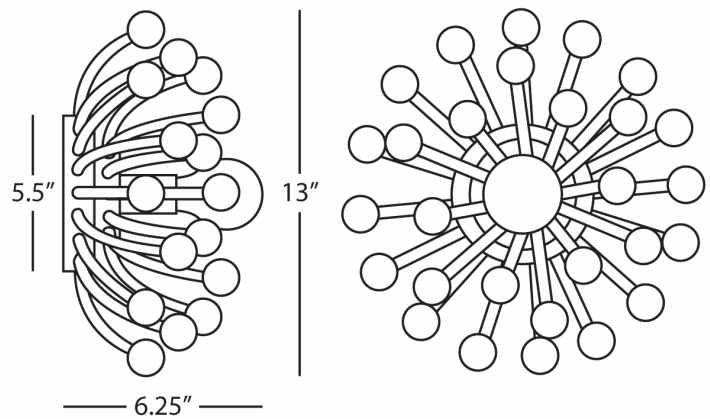

ANEMONE

S1305

Flush Mount/ Sconce

1-60W Max.

Bulb Type: A, Silver Tip

Direct Wire Only

Polished Nickel Finish

Ships with 1-60W Silver Tip Bulb