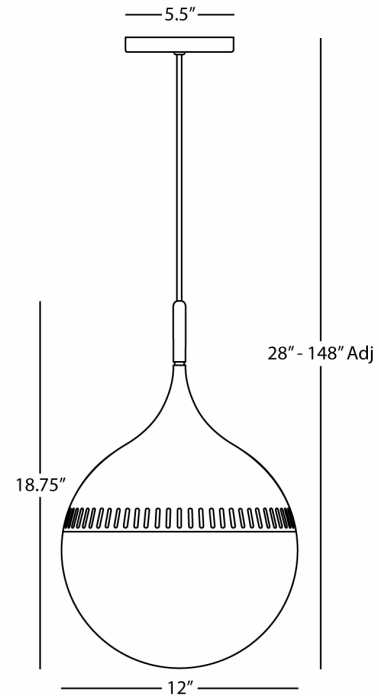

JONATHAN ADLER

RIO

Z779

Pendant

1 - 13W Max.

Bulb Type: GU24 CFL

Direct Wire

Deep Patina Bronze Finish

White Glass Shade

Susp. Hardware: 12ft Black Cord

UL Rated Damp Location

FINISH OPTIONS:

779 - Antique Brass

S779 - Polished Nickel

**** Available for Quick SHIP ****