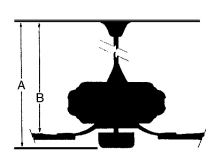

MEASUREMENTS

Blade Finish:	Reversible Blades: No		
Blade Material: PLYWOOD WITH PAPER OVERLAY	Slope: Yes		
Blade Sweep: 54"	No. of Blades: 4	Blade Pitch: 12	Hanging Weight: 15.61
Downrod 1: 6IN	Downrod 1 Outside Dia: 3/4IN	Downrod 2: 6IN	Downrod 2 Outside Dia:
Ceiling to Lowest Point: (Dim A) 16.75	Ceiling to Blade (Dim B) 12.25	Lead Wire: 80IN	Motor Size: 153 X 17MM