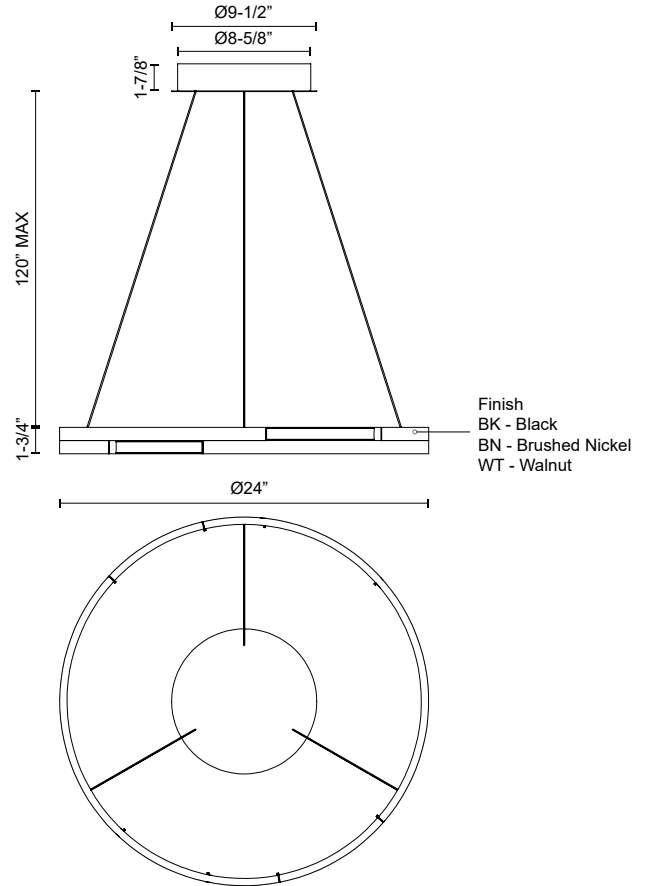

ANELLO MINOR PD52724-UNV

PENDANTS

PROJECT

PD52724-BK-UNV
Black

PD52724-WT-UNV
Walnut

PD52724-BN-UNV
Brushed Nickel

SPECIFICATION DETAILS

Fixture Dimensions	D24" x H1-3/4"
Light Source	LED with DC Driver
Wattage	58W
Total Lumens	4930lm
Delivered Lumens	BN-2049lm; BK-1940lm*; WT-1655lm*
Voltage	120-277V
Color Temperature	3000K
CRI (Ra)	90CRI
Optional Color Temps	2700K - 5000K Available, Minimum Order Quantities Apply
LED Rated Life	50,000 hours
Dimming	100% - 10%, TRIAC or ELV Dimmer (Not Included)
Diffuser Details	White Acrylic Diffuser
Adjustable	Yes
Wire Length	120" Max
Wire Type	Black Coaxial Wire
Minimum Hang Height	18"
Sloped Ceiling Adaptable	Yes
Location	Dry
Canopy Dimensions	D9-1/2" x H1-7/8"
CEC Title 24 JA8	Yes, JA8-2022
Paint Finish	BK02; BN01; WT01;
Material	Aluminum + Acrylic
Illumination Direction	Up and Down

* For custom options, consult factory for details.

* For warranty information, please visit www.kuzcolighting.com/warranty

DESCRIPTION

Two layers of gently arched metal bands combine to form an asymmetric architectural appearance. The offset illuminated components create a dynamic lamp that changes visually depending on your viewpoint.