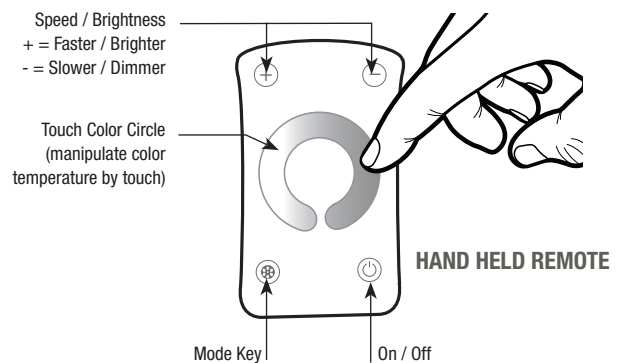

Custom lengths available - consult factory

PROJECT	TYPE
CATALOG NUMBER	

KEY FEATURES

- Tunable White allows color temp adjustment
- 2700K - 6500K
- Flexible high output (HO) LED tape that is cuttable in the field (cuttable every 6 pairs of diodes or 2")
- Mounts with 3M VHB™ double stick tape
- Flexible tape to tape and tape to controller connectors available (see below).
- Dimmable with controller
- Maximum run on a given lead is 16'
- Shipped in anti-static packaging
- Available in 16'-4" (5M) reels.

WARRANTY

- 5 year warranty

HAND HELD CONTROLLER

POWER SUPPLIES

- For a complete list of applicable 24VDC power supplies, please see our website at www.gmlighting.net

ORDERING MATRIX

Catalog No.	Length	Wattage	Lumens	CRI	Color Temp.*	Mounting Channels
CTK-24024-HO-27-65	16'-4" / 5M	6W/ft.	340 - 426	90+	2700K-6500K	This LED Tape will fit into the following mounting channels: LED-CHL-45-1200 LED-CHL-XD LED-CHL-XD-F CHANNEL IS REQUIRED FOR PROPER THERMAL MGMT.
Each 16'-4" (5M) reel includes 24" of lead affixed at start of reel.						

* Kelvin temperature (color) ±100K

CONTROLLER AND CONNECTOR ORDERING INFORMATION

Catalog No.	Description
CTK-RWC	Tunable White Controller with Hand Held Remote
CTK-1	Tape to Tape 3-Wire Connector
CTK-3	3" Flexible Tape to Tape 3-Wire Connector
CTK-12	12" Flexible Tape to Tape 3-Wire Connector
CTK-24	24" Flexible Tape to Tape 3-Wire Connector
CTK-36	36" Flexible Tape to Tape 3-Wire Connector
CTK-60	60" Flexible Tape to Tape 3-Wire Connector
CTK-60-C	60" Flexible Tape to Controller 3-Wire Connector

HAND HELD REMOTE

CONTROLLER