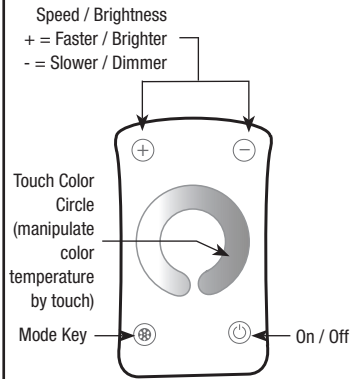

Custom lengths available - consult factory

PROJECT	TYPE
CATALOG NUMBER	

KEY FEATURES

- Tunable White allows color temp adjustment
- 2700K - 6500K
- Flexible high output (HO) LED tape that is cuttable in the field (cuttable every 6 pairs of diodes or 2")
- Mounts with 3M VHB™ double stick tape
- Flexible tape to tape and tape to controller connectors available (see below).
- Dimmable with controller
- Maximum run on a given lead is 16'
- Shipped in anti-static packaging
- Available in 16'-4" (5M) reels.

ELECTRICAL

- 24VDC remote power supply required
- Rated at 6W per foot
- 120° viewing angle
- 50,000 hr. operation

OPTICS

- 2700K-6500K tunable white
- Up to 426 lumens per foot.

CERTIFICATION

- ETL • Class 2

WARRANTY

- 5 year warranty

HAND HELD CONTROLLER

POWER SUPPLIES

- For a complete list of applicable 24VDC power supplies, please see our website at www.gmlighting.net

ORDERING MATRIX

Catalog No.	Length	Wattage	Lumens	CRI	Color Temp.*	Mounting Channels
CTK-24024-HO-27-65	16'-4" / 5M	6W/ft.	340 - 426	90+	2700K-6500K	This LED Tape will fit into the following mounting channels: LED-CHL-45-1200 LED-CHL-XD LED-CHL-XD-F CHANNEL IS REQUIRED FOR PROPER THERMAL MGMT.
Each 16'-4" (5M) reel includes 24" of lead affixed at start of reel.						

* Kelvin temperature (color) ±100K

CONTROLLER AND CONNECTOR ORDERING INFORMATION

Catalog No.	Description
CTK-RWC	Tunable White Controller with Hand Held Remote
CTK-1	Tape to Tape 3-Wire Connector
CTK-3	3" Flexible Tape to Tape 3-Wire Connector
CTK-12	12" Flexible Tape to Tape 3-Wire Connector
CTK-24	24" Flexible Tape to Tape 3-Wire Connector
CTK-36	36" Flexible Tape to Tape 3-Wire Connector
CTK-60	60" Flexible Tape to Tape 3-Wire Connector
CTK-60-C	60" Flexible Tape to Controller 3-Wire Connector