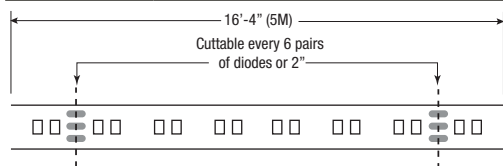

Custom lengths available - consult factory

PROJECT	TYPE
CATALOG NUMBER	

KEY FEATURES

- Tunable White allows color temp adjustment
- 2700K - 6500K
- Flexible high output (HO) LED tape that is cuttable in the field (cuttable every 6 pairs of diodes or 2")
- Mounts with 3M VHB™ double stick tape
- Flexible tape to tape and tape to controller connectors available (see below).
- Dimmable with controller
- Maximum run on a given lead is 16'
- Shipped in anti-static packaging
- Available in 16'-4" (5M) reels.

WARRANTY

- 5 year warranty

HAND HELD CONTROLLER

POWER SUPPLIES

- For a complete list of applicable 24VDC power supplies, please see our website at www.gmlighting.net

ORDERING MATRIX

Catalog No.	Length	Wattage	Lumens	CRI	Color Temp.*	Mounting Channels
CTK-24024-HO-27-65	16'-4" / 5M	6W/ft.	340 - 426	90+	2700K-6500K	This LED Tape will fit into the following mounting channels: LED-CHL-45-1200 LED-CHL-XD LED-CHL-XD-F CHANNEL IS REQUIRED FOR PROPER THERMAL MGMT.
Each 16'-4" (5M) reel includes 24" of lead affixed at start of reel.						

* Kelvin temperature (color) ±100K

CONTROLLER AND CONNECTOR ORDERING INFORMATION

Catalog No.	Description
CTK-RWC	Tunable White Controller with Hand Held Remote
CTK-1	Tape to Tape 3-Wire Connector
CTK-3	3" Flexible Tape to Tape 3-Wire Connector
CTK-12	12" Flexible Tape to Tape 3-Wire Connector
CTK-24	24" Flexible Tape to Tape 3-Wire Connector
CTK-36	36" Flexible Tape to Tape 3-Wire Connector
CTK-60	60" Flexible Tape to Tape 3-Wire Connector
CTK-60-C	60" Flexible Tape to Controller 3-Wire Connector