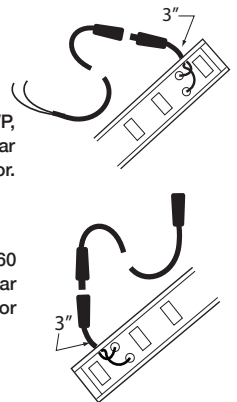

FIXTURE ORDERING INFORMATION

Catalog No.	Length	Color*	LED Wattage	Lumens / Bar	Finish
LTAB-N-8-27	7-3/4"	2700K	0.14W (1.68W/bar)	101	Brushed Aluminum
LTAB-N-16-27	15-1/4"	2700K	0.14W (3.36W/bar)	203	Brushed Aluminum
LTAB-N-24-27	23-5/8"	2700K	0.14W (5.20W/bar)	304	Brushed Aluminum
LTAB-N-8	7-3/4"	3500K	0.14W (1.68W/bar)	132	Brushed Aluminum
LTAB-N-16	15-1/4"	3500K	0.14W (3.36W/bar)	264	Brushed Aluminum
LTAB-N-24	23-5/8"	3500K	0.14W (5.20W/bar)	396	Brushed Aluminum
LTAB-N-8-PW	7-3/4"	5500K	0.14W (1.68W/bar)	168	Brushed Aluminum
LTAB-N-16-PW	15-1/4"	5500K	0.14W (3.36W/bar)	336	Brushed Aluminum
LTAB-N-24-PW	23-5/8"	5500K	0.14W (5.20W/bar)	504	Brushed Aluminum

Includes (2) plastic mounting clips, (4) stainless steel screws, (1) male plug to seal end of run and 2-way double stick tape for concealing connectors to mounting surface. (1) 24" lightbar to power supply connector (LTW-24-WP) included with each lightbar.

LTW-24-WP, LTW-48-WP, LTW-60-WP LightBar to power supply connector.

LTCWP-12, -24, -36, -60 LightBar to LightBar flexible connector

POWER SUPPLIES

- Please see our website at gmlighting.net

PHOTOMETRICS

- Please see our website at gmlighting.net

CONNECTORS AND ACCESSORIES

Catalog No.	Length
LTCWP-12	12" Lightbar to lightbar connector
LTCWP-24	24" Lightbar to lightbar connector
LTCWP-36	36" Lightbar to lightbar connector
LTCWP-60	60" Lightbar to lightbar connector
LTW-24-WP	24" Lightbar to power supply connector

Catalog No.	Length
LTW-48-WP	48" Lightbar to power supply connector
LTW-60-WP	60" Lightbar to power supply connector
LTAB-N-SB	Swivel bracket - 2 pack w/ 4 stainless steel screws
GMSB-W	Splice box - white - 2"L x 1"W x 5/8"D
GMSB-B	Splice box - black - 2"L x 1"W x 5/8"D

* Kelvin temperature (color) ±200K