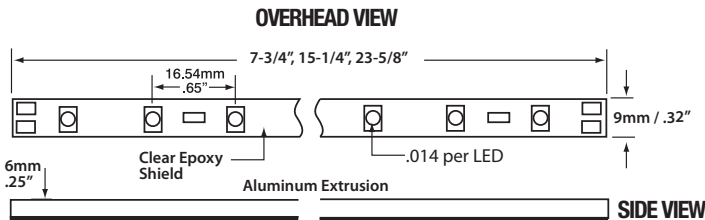

PRODUCT DESCRIPTION

LED Aluminum Linear LightBar is a 7-3/4", 15-1/4" or 23-5/8" rigid and unobtrusive (only 6mm / .25" thickness) Dimmable High Output LED LightBar that can be interconnected in series from one low voltage DC power source. 50,000 hour LED life.

LED LightBars can be butted together.

FIXTURE ORDERING INFORMATION

Catalog No.	Length	Color*	LED Wattage	Lumens / Bar	Finish
LTAB-N-8-27	7-3/4"	2700K	0.14W (1.68W/bar)	101	Brushed Aluminum
LTAB-N-16-27	15-1/4"	2700K	0.14W (3.36W/bar)	203	Brushed Aluminum
LTAB-N-24-27	23-5/8"	2700K	0.14W (5.20W/bar)	304	Brushed Aluminum
LTAB-N-8	7-3/4"	3500K	0.14W (1.68W/bar)	132	Brushed Aluminum
LTAB-N-16	15-1/4"	3500K	0.14W (3.36W/bar)	264	Brushed Aluminum
LTAB-N-24	23-5/8"	3500K	0.14W (5.20W/bar)	396	Brushed Aluminum
LTAB-N-8-PW	7-3/4"	5500K	0.14W (1.68W/bar)	168	Brushed Aluminum
LTAB-N-16-PW	15-1/4"	5500K	0.14W (3.36W/bar)	336	Brushed Aluminum
LTAB-N-24-PW	23-5/8"	5500K	0.14W (5.20W/bar)	504	Brushed Aluminum